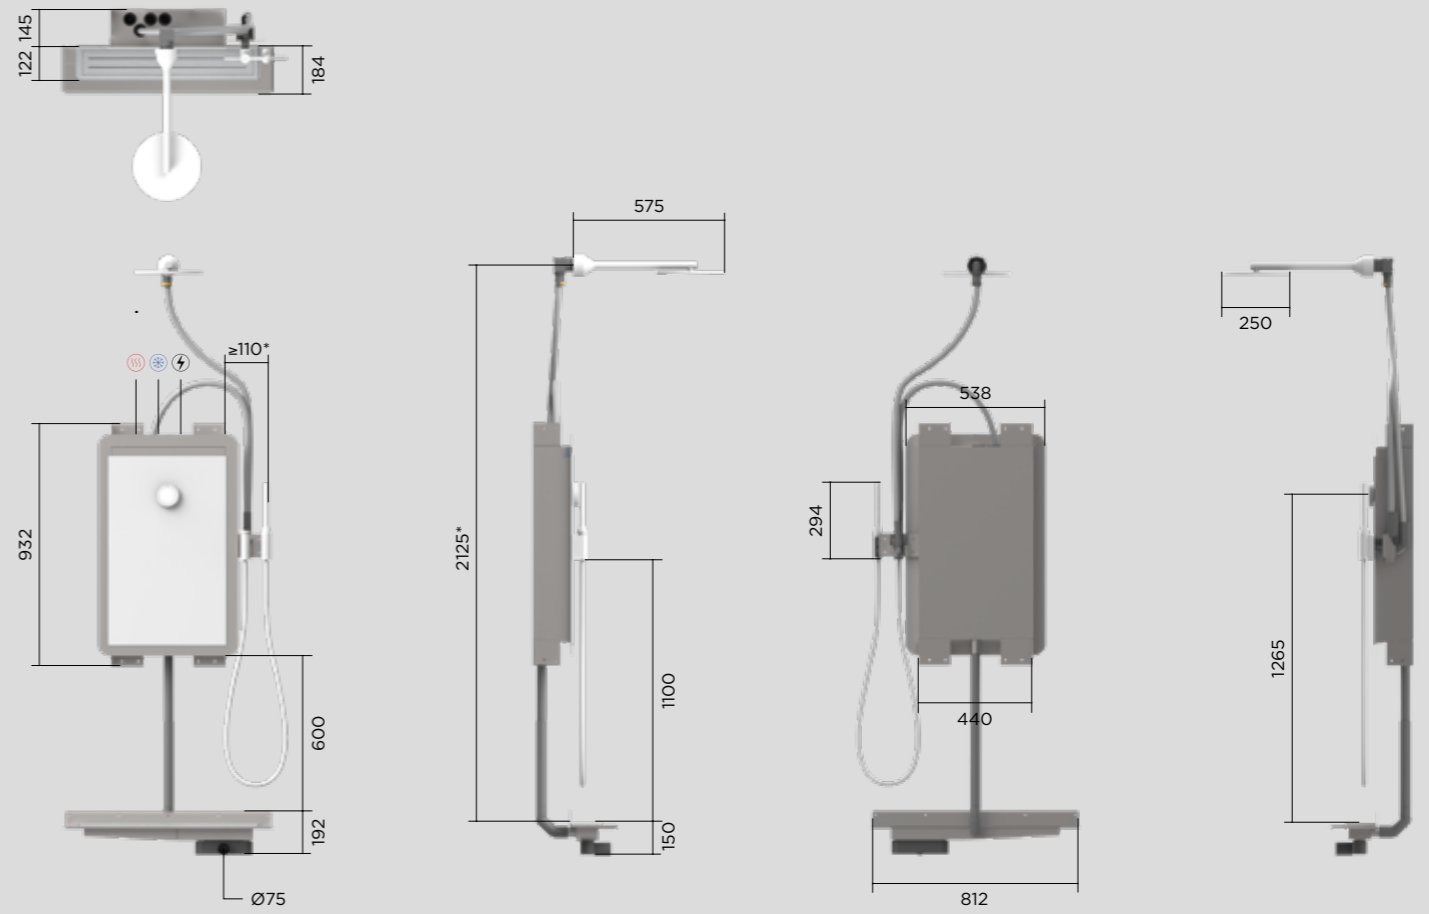

Product measurements

Orbital Shower

Measurements marked with * is recommended by Orbital Systems, but still flexible.

All dimensions in millimeter (mm).

Panel Orbital Shower

Measurements marked with * is recommended by Orbital Systems, but still flexible. All dimensions in millimeter (mm).

Basic Orbital Shower

Measurements marked with * are recommended by Orbital Systems, but still flexible. All dimensions in millimeter (mm).

Hatch
Orbital Shower

Measurements marked with * is recommended by Orbital Systems, but still flexible. All dimensions in millimeter (mm).

Cabinet

Orbital Shower

Measurements marked with * is recommended by Orbital Systems, but still flexible. All dimensions in millimeter (mm).

ORBITAL