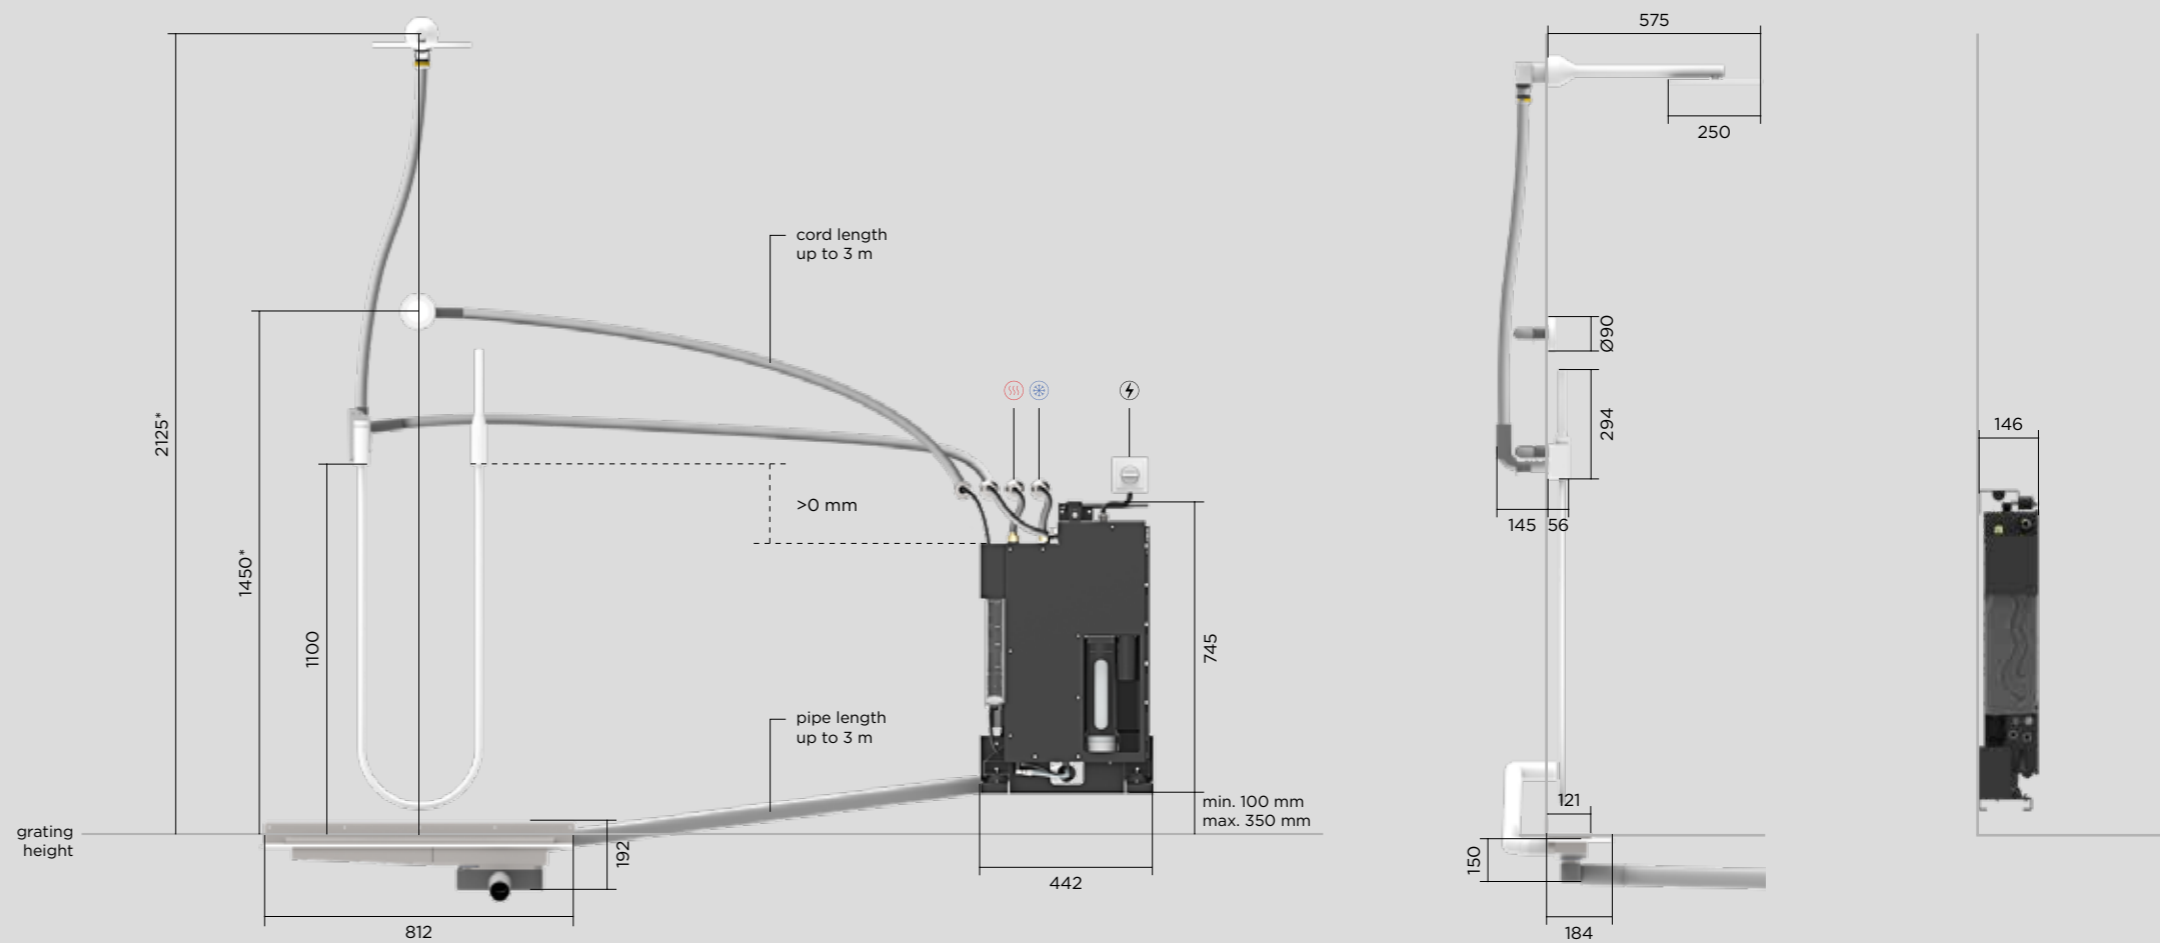

Product measurements

Orbital Shower

Measurements marked with * is recommended by Orbital Systems, but still flexible.

All dimensions in millimeter (mm).

Panel Orbital Shower

Measurements marked with * is recommended by Orbital Systems, but still flexible. All dimensions in millimeter (mm).

Basic Orbital Shower

Measurements marked with * are recommended by Orbital Systems, but still flexible. All dimensions in millimeter (mm).

Hatch
Orbital Shower

Measurements marked with * is recommended by Orbital Systems, but still flexible. All dimensions in millimeter (mm).

Cabinet

Orbital Shower

Measurements marked with * is recommended by Orbital Systems, but still flexible. All dimensions in millimeter (mm).

ORBITAL