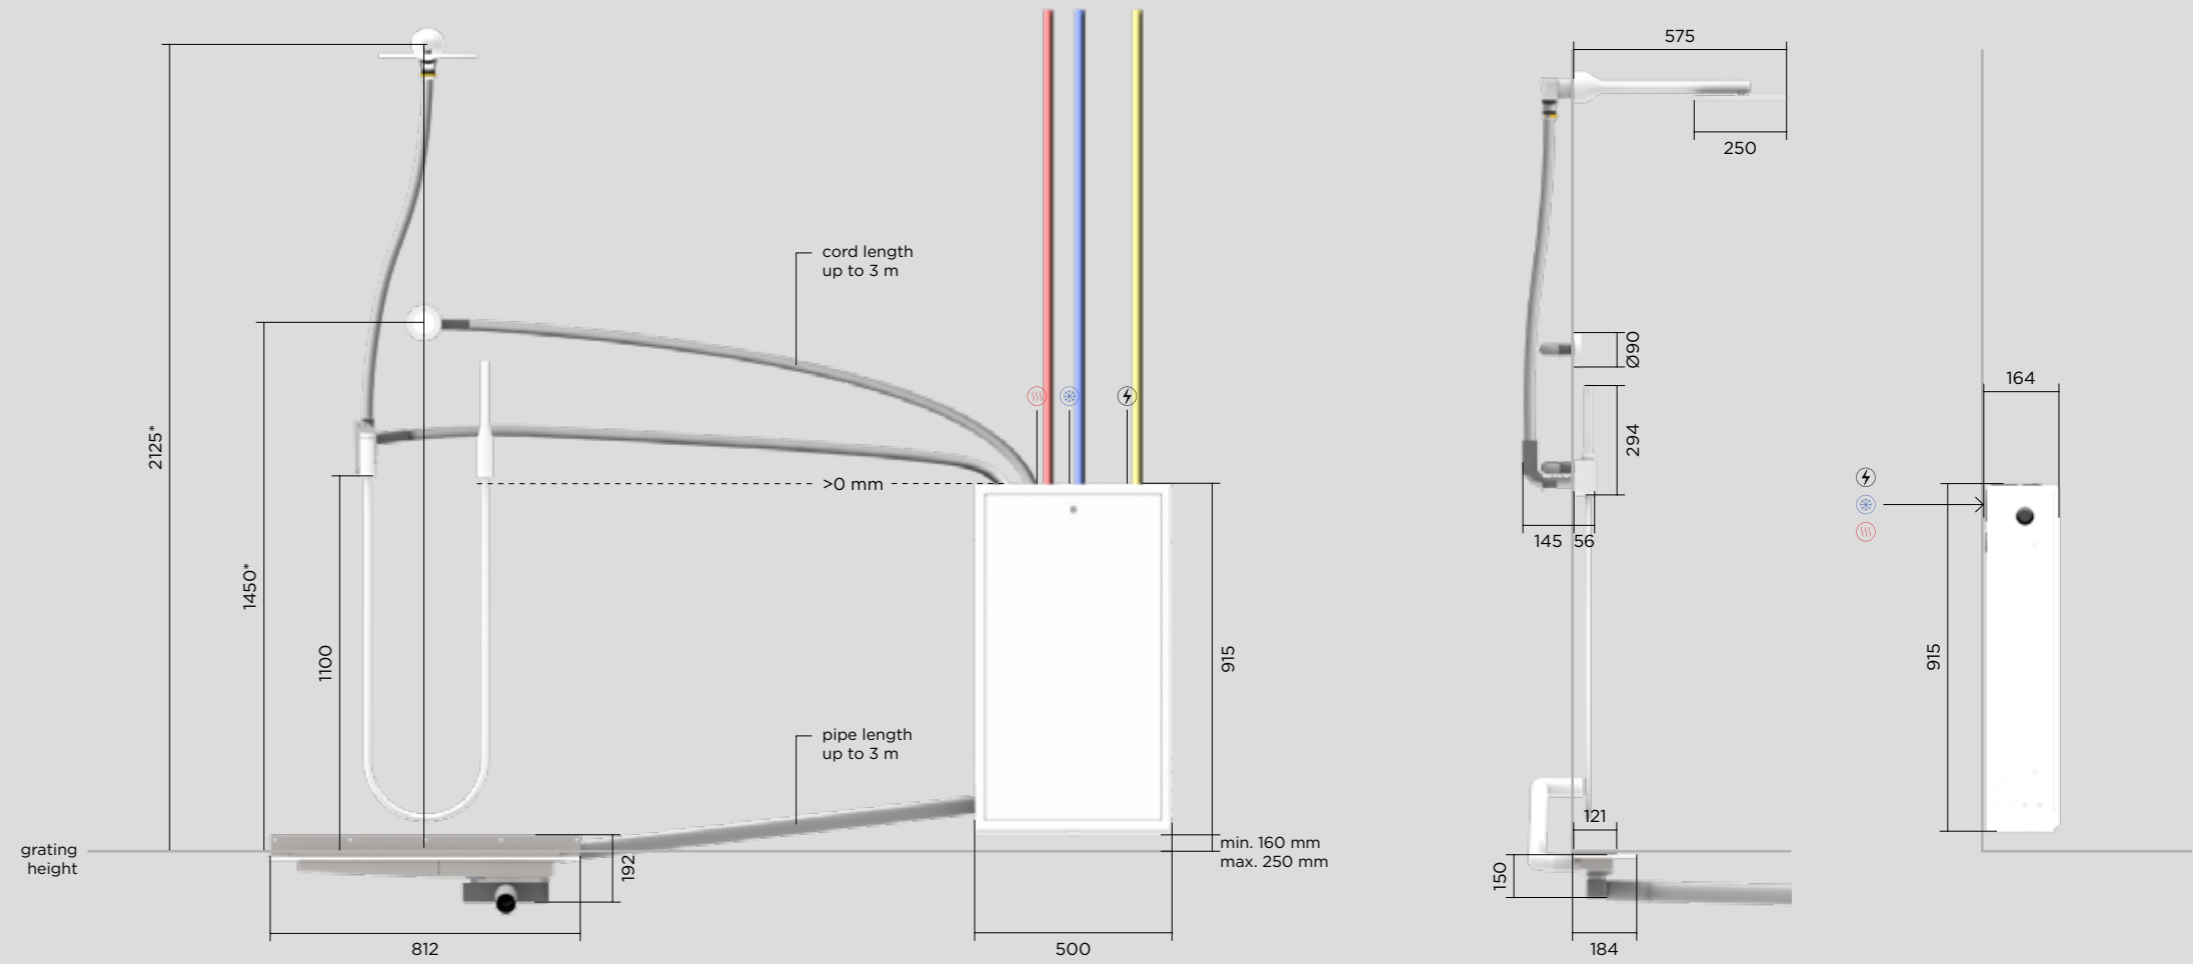

Product measurements

Orbital Shower

Measurements marked with * is recommended by Orbital Systems, but still flexible.

All dimensions in millimeter (mm).

Panel Orbital Shower

Measurements marked with * is recommended by Orbital Systems, but still flexible. All dimensions in millimeter (mm).

Basic Orbital Shower

Measurements marked with * are recommended by Orbital Systems, but still flexible. All dimensions in millimeter (mm).

Hatch
Orbital Shower

Measurements marked with * is recommended by Orbital Systems, but still flexible. All dimensions in millimeter (mm).

Cabinet

Orbital Shower

Measurements marked with * is recommended by Orbital Systems, but still flexible. All dimensions in millimeter (mm).

ORBITAL