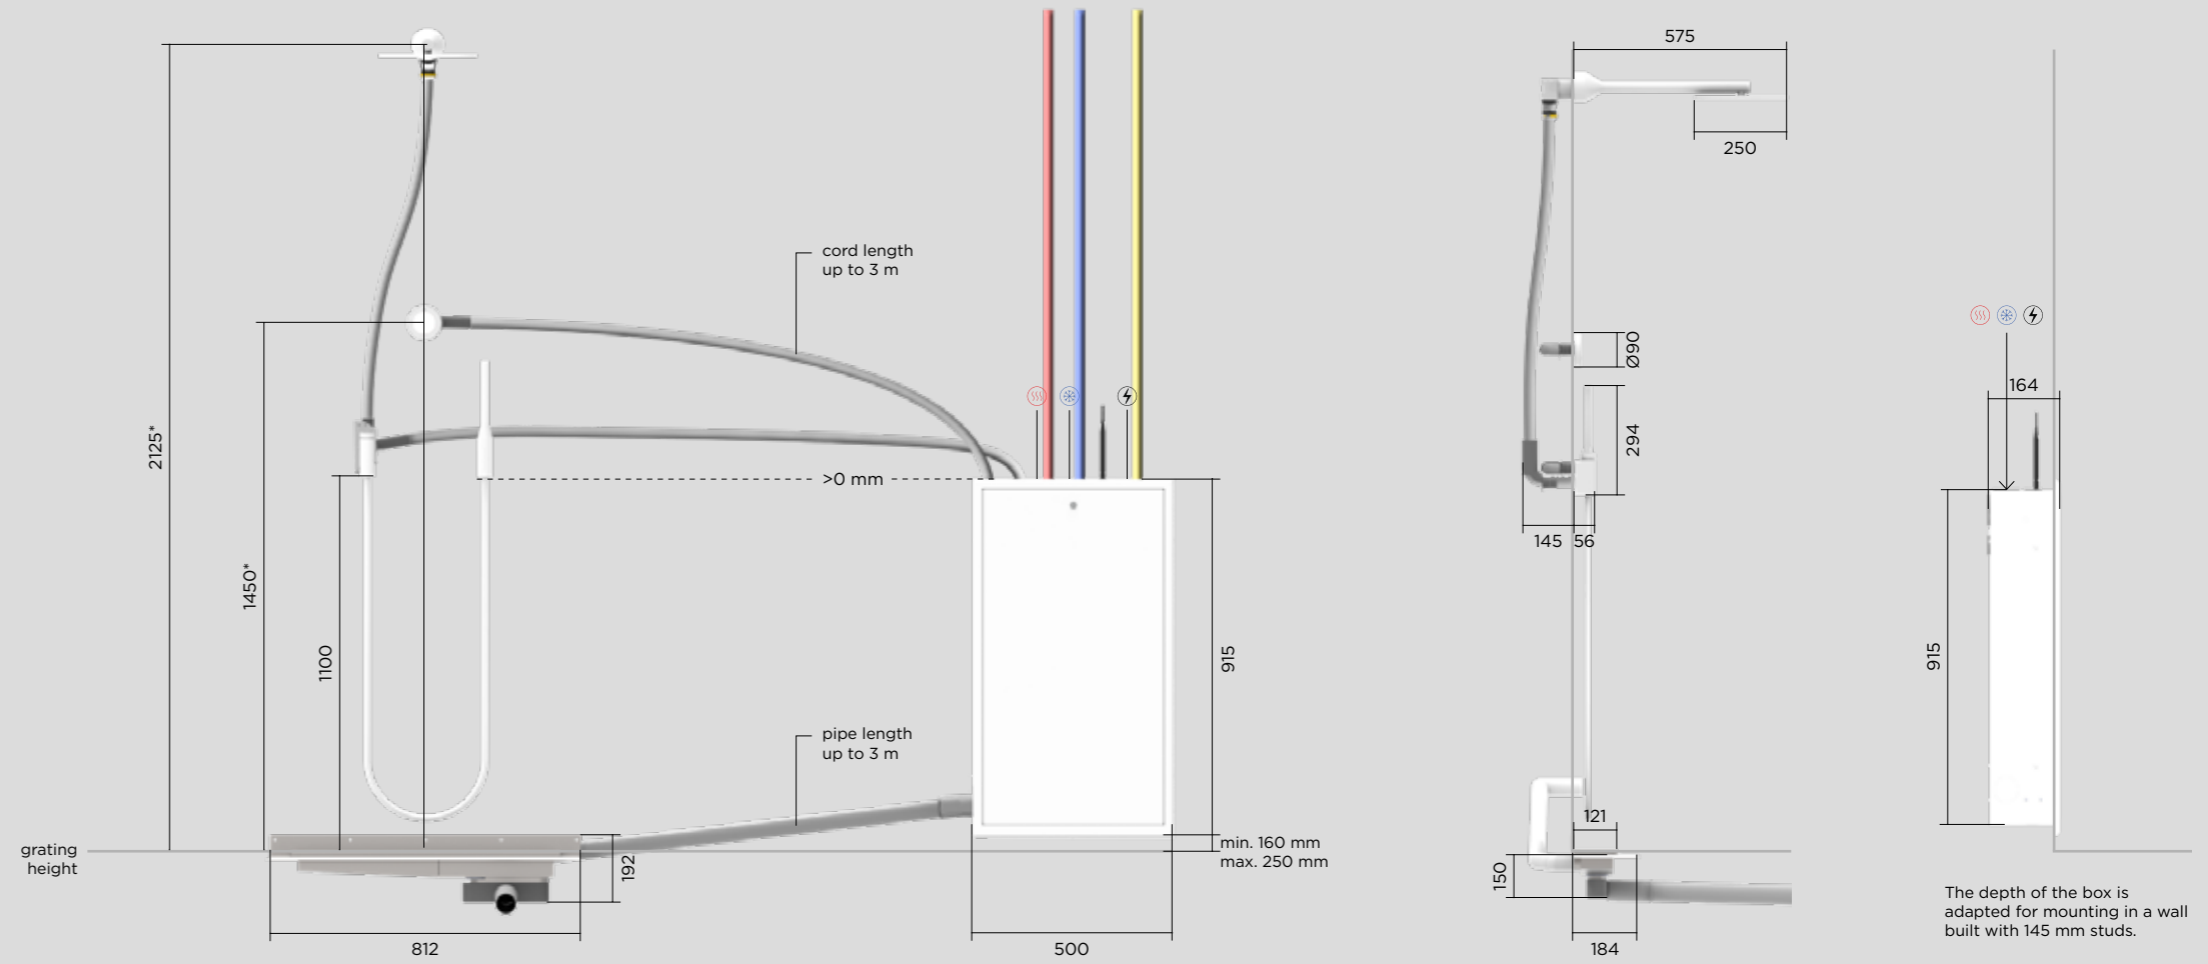

Product measurements

Orbital Shower

Measurements marked with * is recommended by Orbital Systems, but still flexible.

All dimensions in millimeter (mm).

Panel Orbital Shower

Measurements marked with * is recommended by Orbital Systems, but still flexible. All dimensions in millimeter (mm).

Basic Orbital Shower

Measurements marked with * are recommended by Orbital Systems, but still flexible. All dimensions in millimeter (mm).

Hatch
Orbital Shower

Measurements marked with * is recommended by Orbital Systems, but still flexible. All dimensions in millimeter (mm).

Cabinet

Orbital Shower

Measurements marked with * is recommended by Orbital Systems, but still flexible. All dimensions in millimeter (mm).

ORBITAL