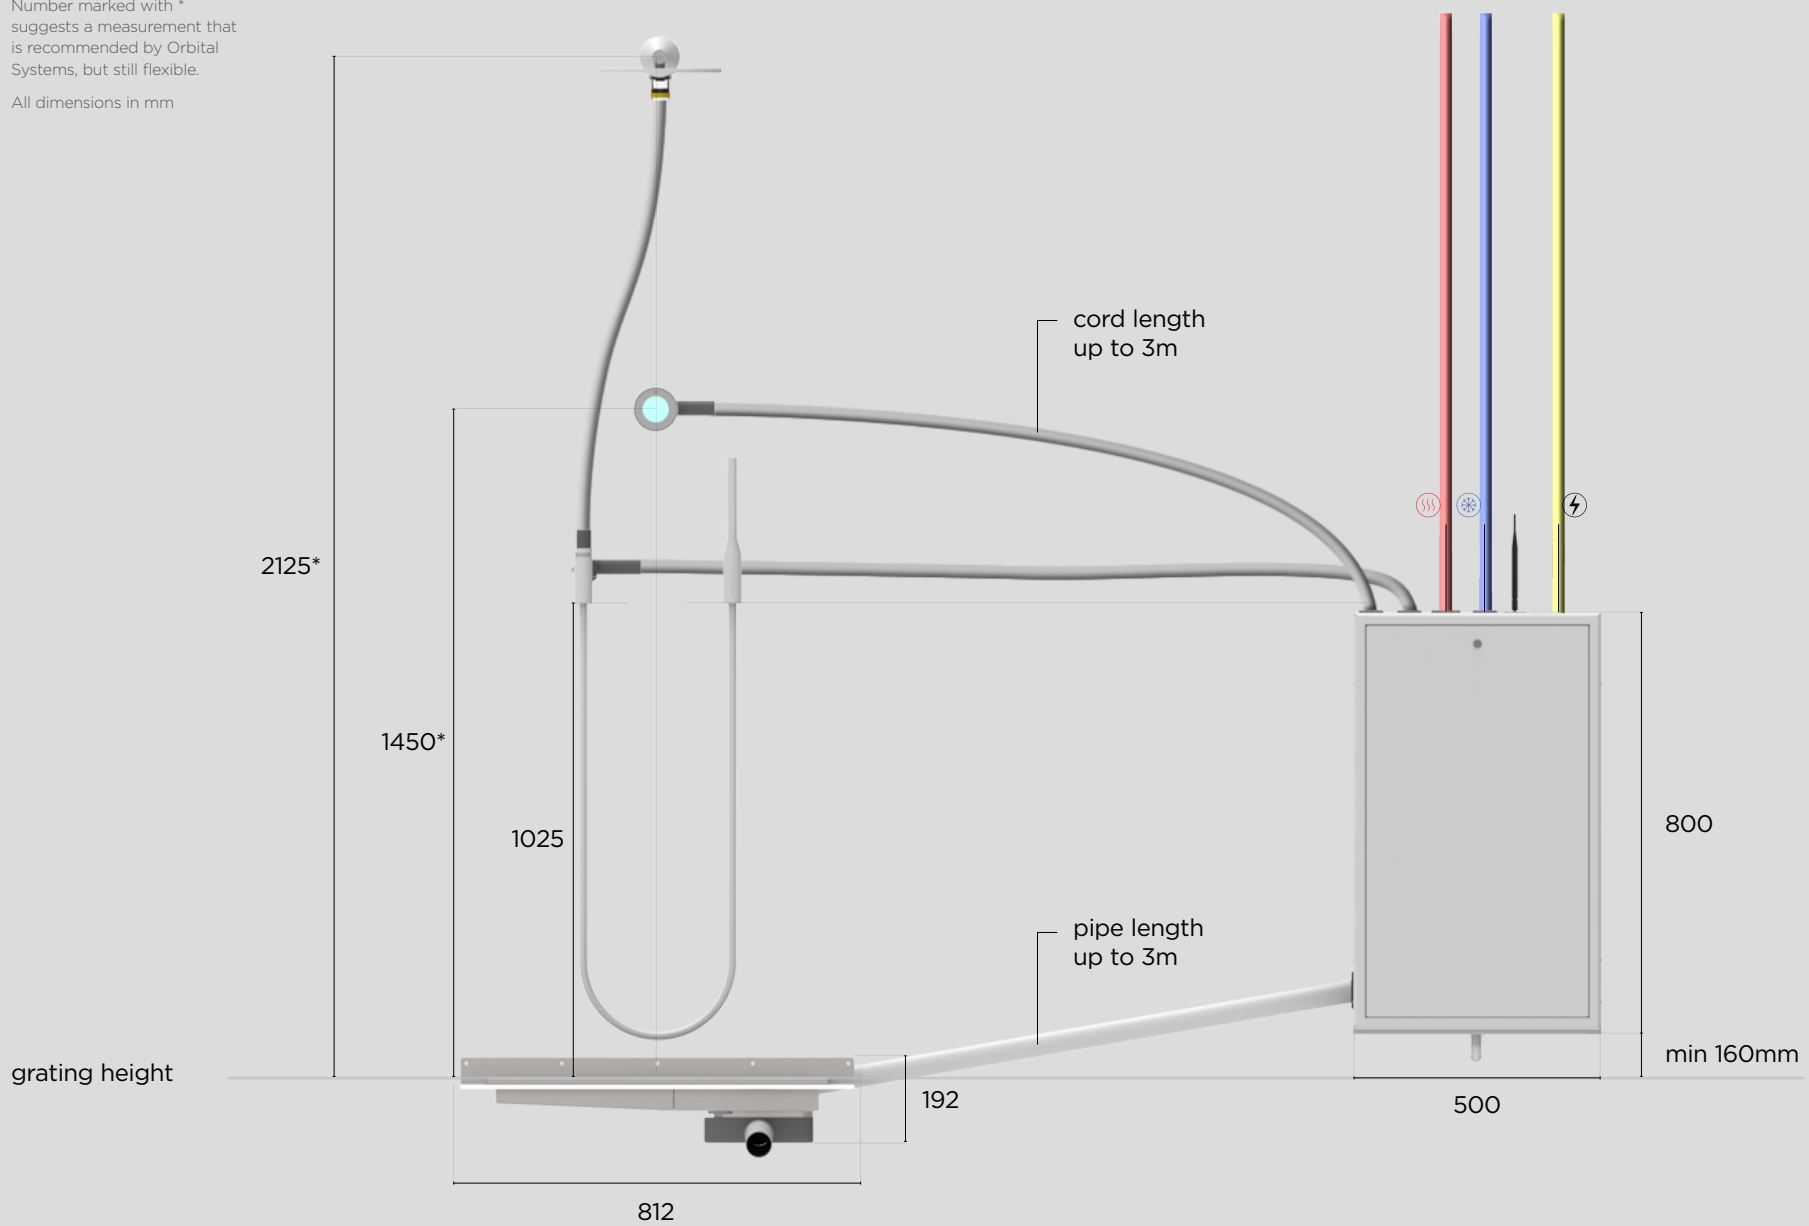

ORBITAL SHOWER

Remote Cabinet

Number marked with * suggests a measurement that is recommended by Orbital Systems, but still flexible.

All dimensions in mm

ORBITAL SHOWER

Remote Cabinet

Number marked with * suggests a measurement that is recommended by Orbital Systems, but still flexible.

All dimensions in mm