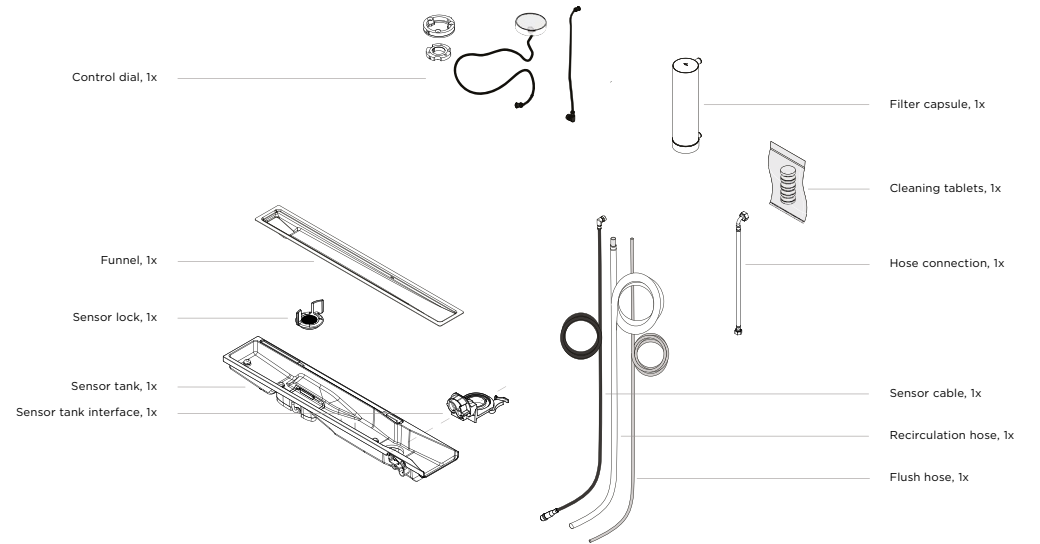

Orbital Shower Kit

Standard - R2 core

Head and Hand Shower

Shower kit

Core unit

Shower kit

Shower unit

Shower kit

Head & Hand shower