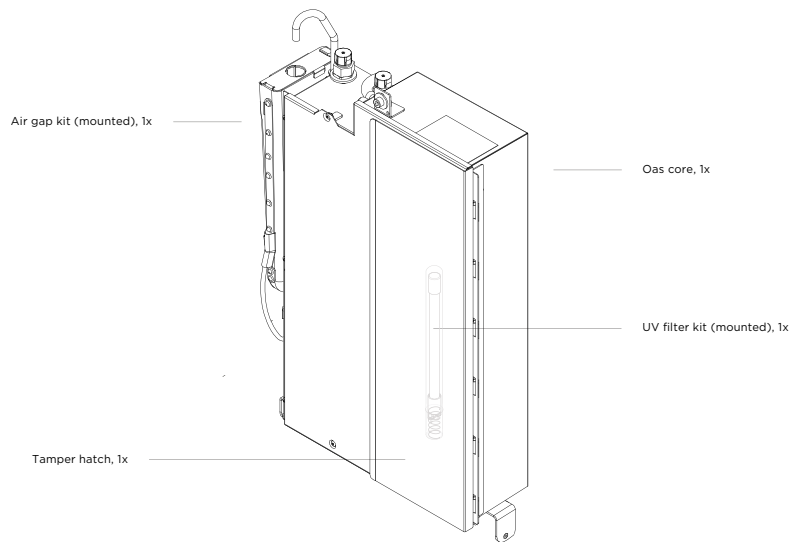

Orbital Shower Kit

Standard - R2 core

Head and Hand Shower

Shower kit

Core unit

Shower kit

Shower unit

Shower kit