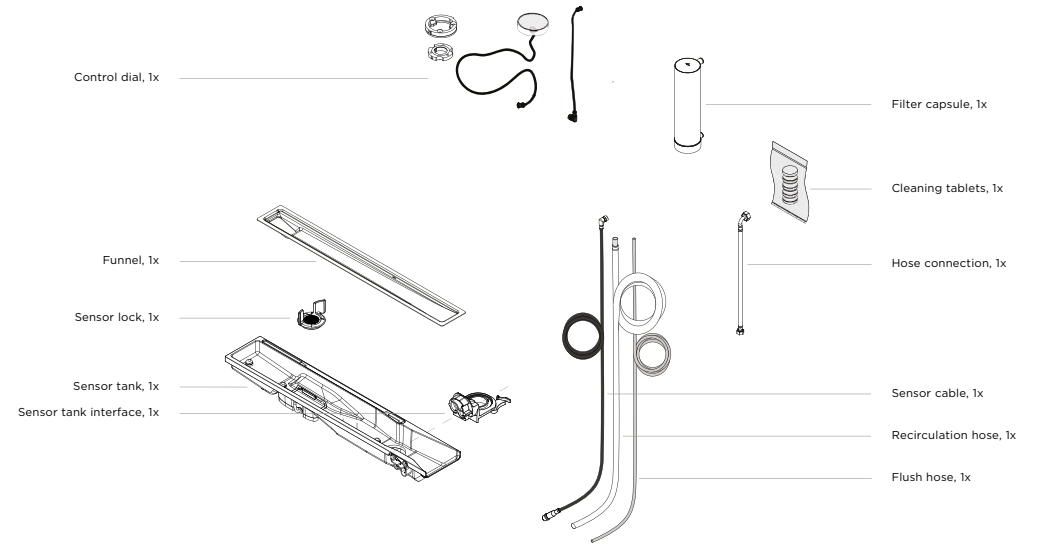

Orbital Shower Kit

Wall Integrated - R3 core

Head and Hand Shower

Shower kit

Shower unit

Shower kit

Core unit

Shower kit

Head & Hand shower