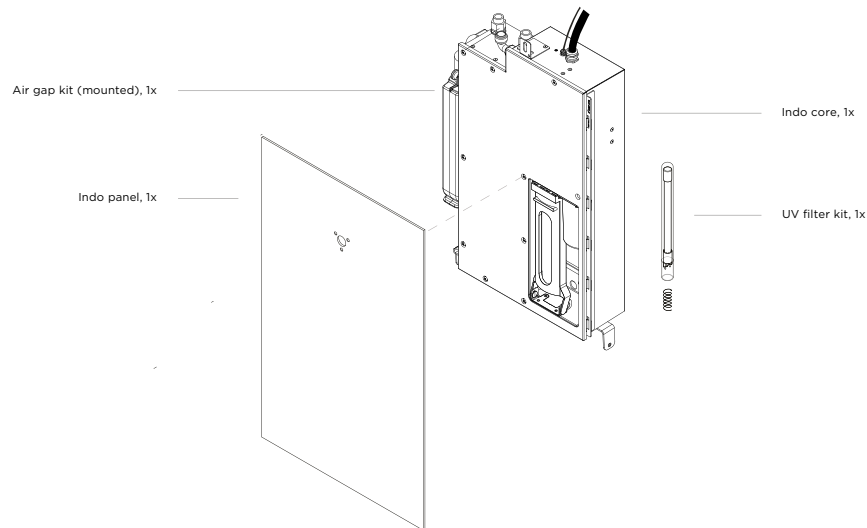

Orbital Shower Kit

Wall Integrated - R3 core

Head and Hand Shower

Shower kit

Shower unit

Shower kit

Core unit

Shower kit

Head & Hand shower