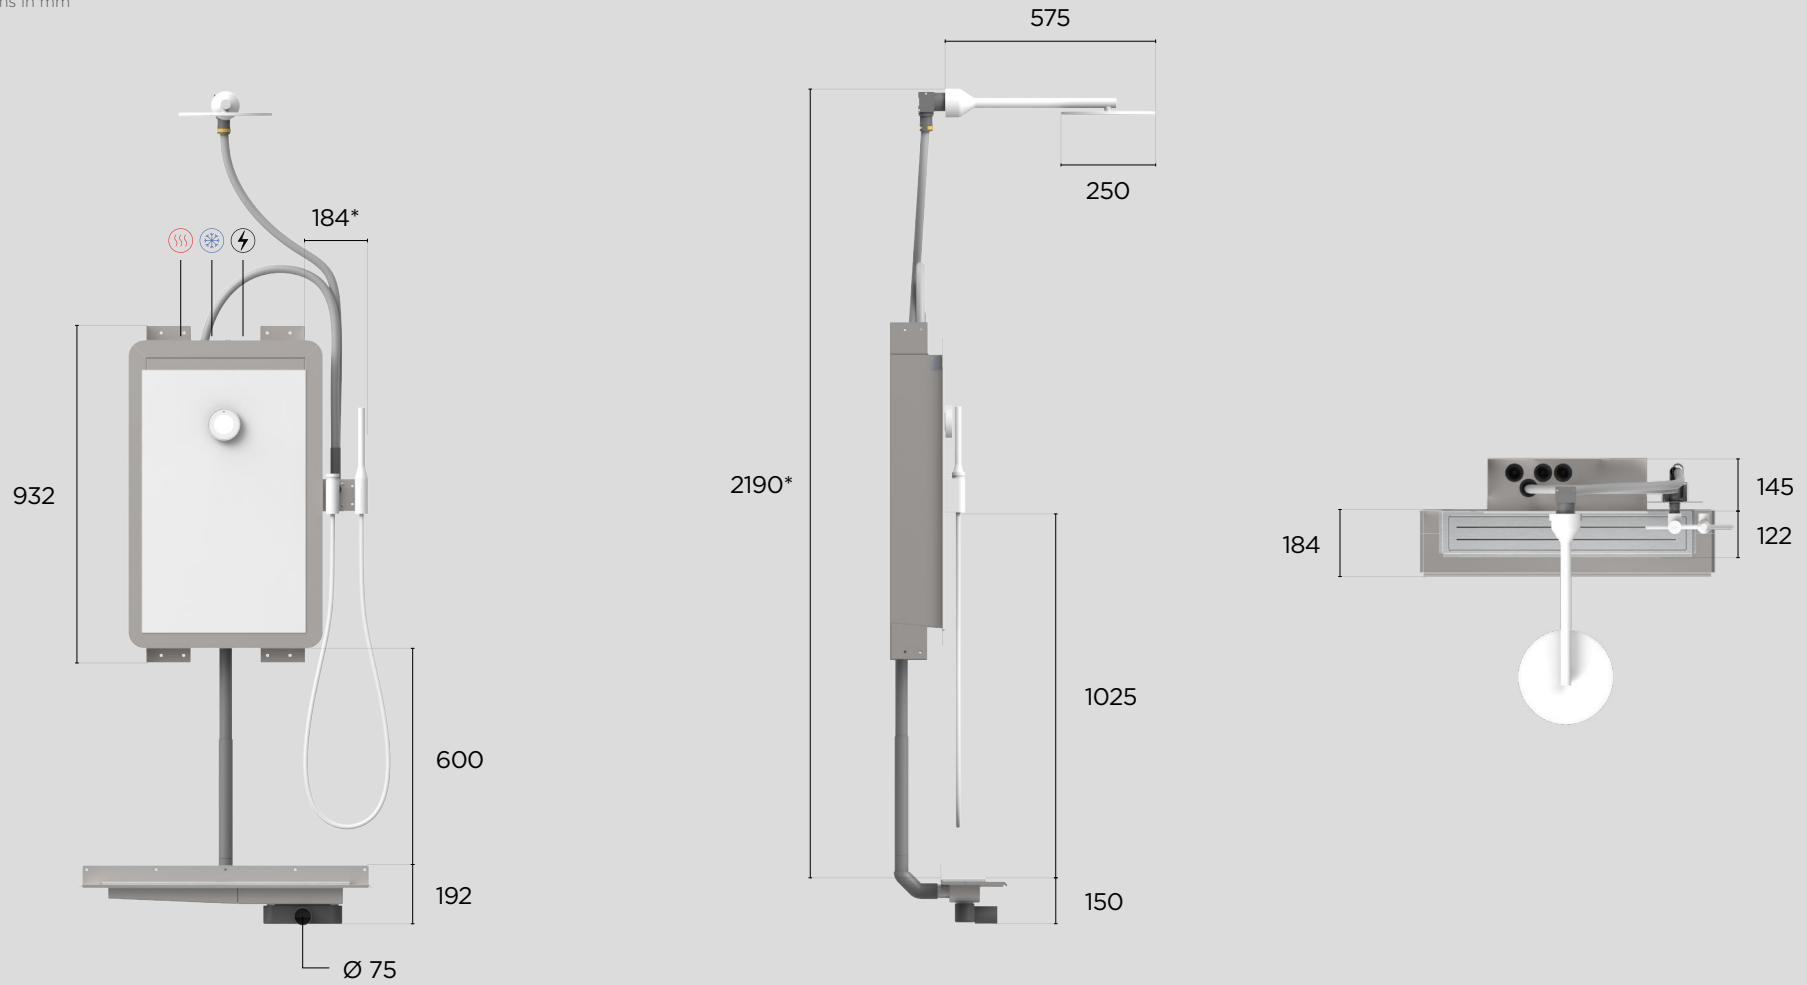

ORBITAL SHOWER

Wall Integrated

Number marked with * suggests a measurement that is recommended by Orbital Systems, but still flexible.

All dimensions in mm

ORBITAL SHOWER

Wall Integrated

Number marked with * suggests a measurement that is recommended by Orbital Systems, but still flexible.

All dimensions in mm