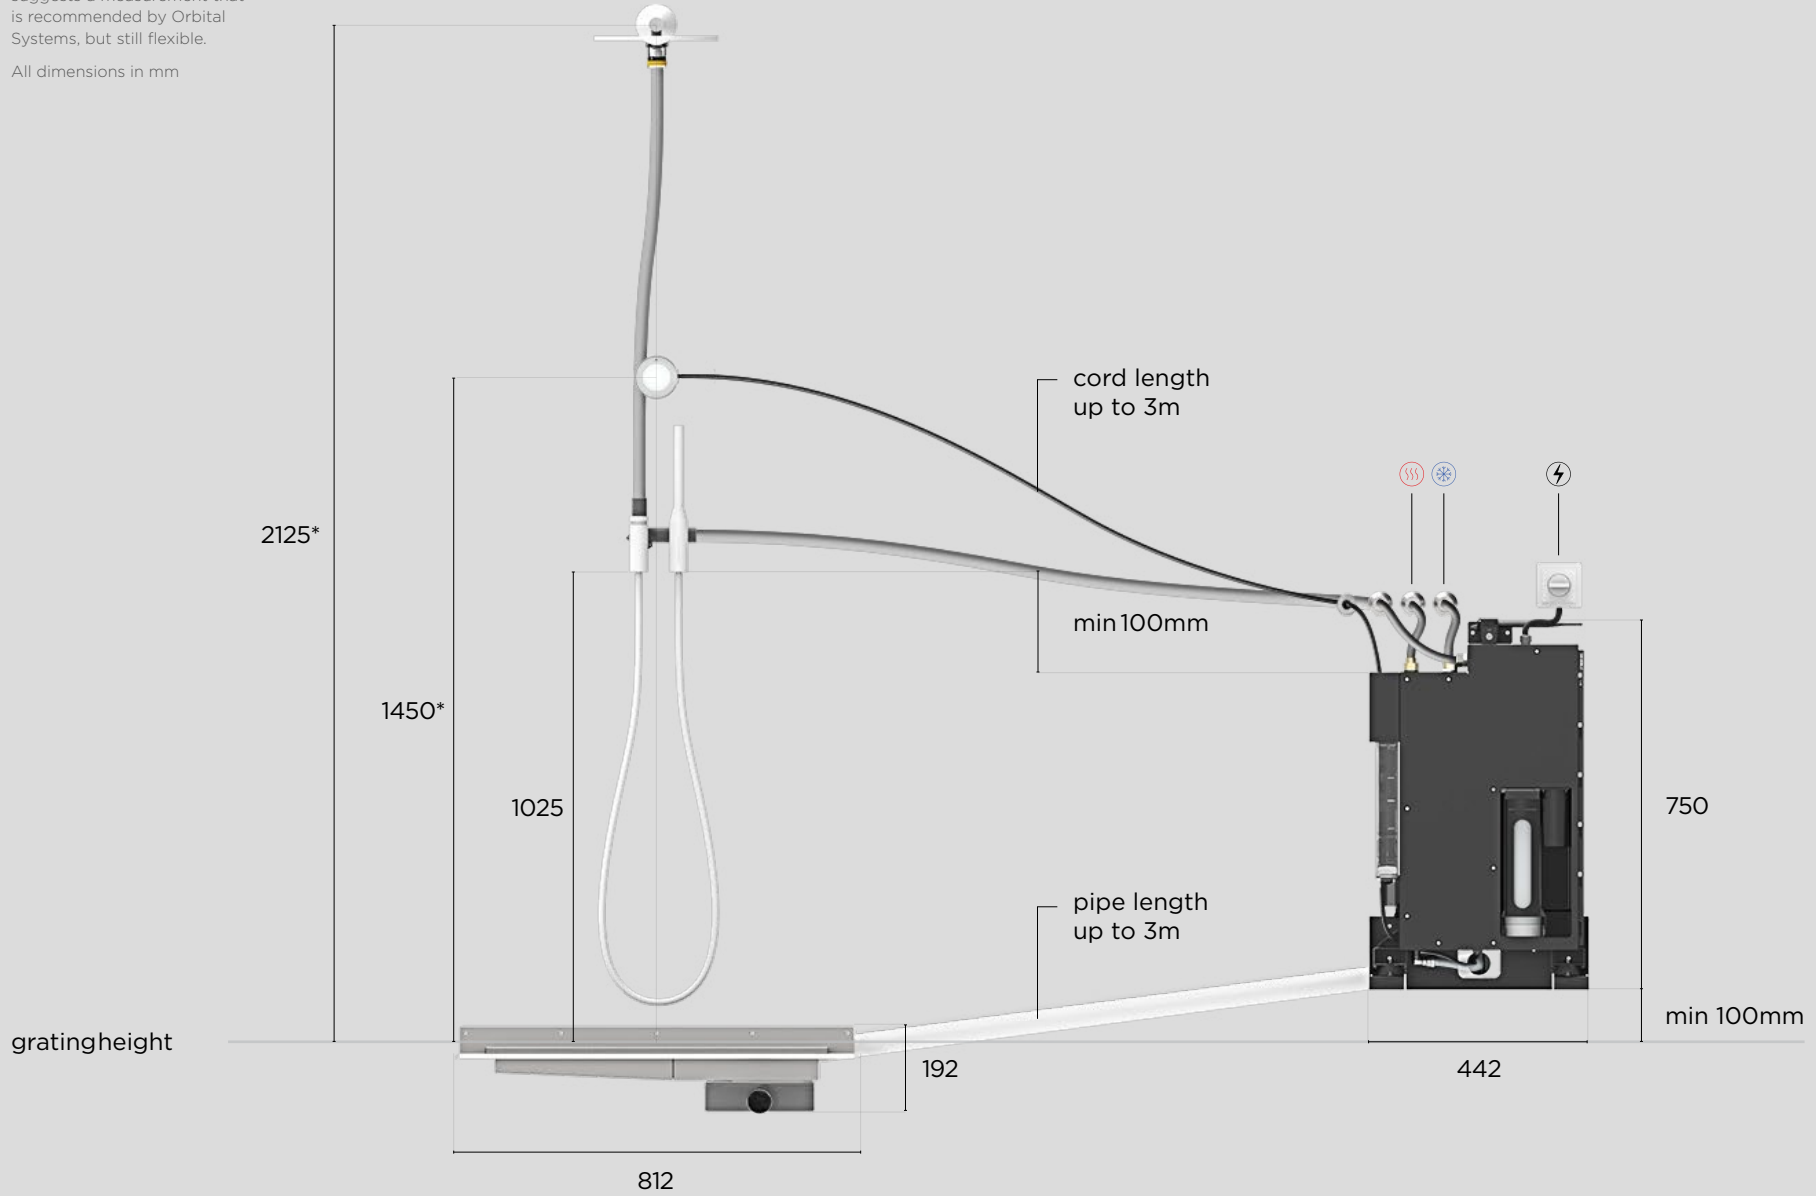

ORBITAL SHOWER Standard

Number marked with * suggests a measurement that is recommended by Orbital Systems, but still flexible.

All dimensions in mm

ORBITAL SHOWER

Standard

Number marked with * suggests a measurement that is recommended by Orbital Systems, but still flexible.

All dimensions in mm