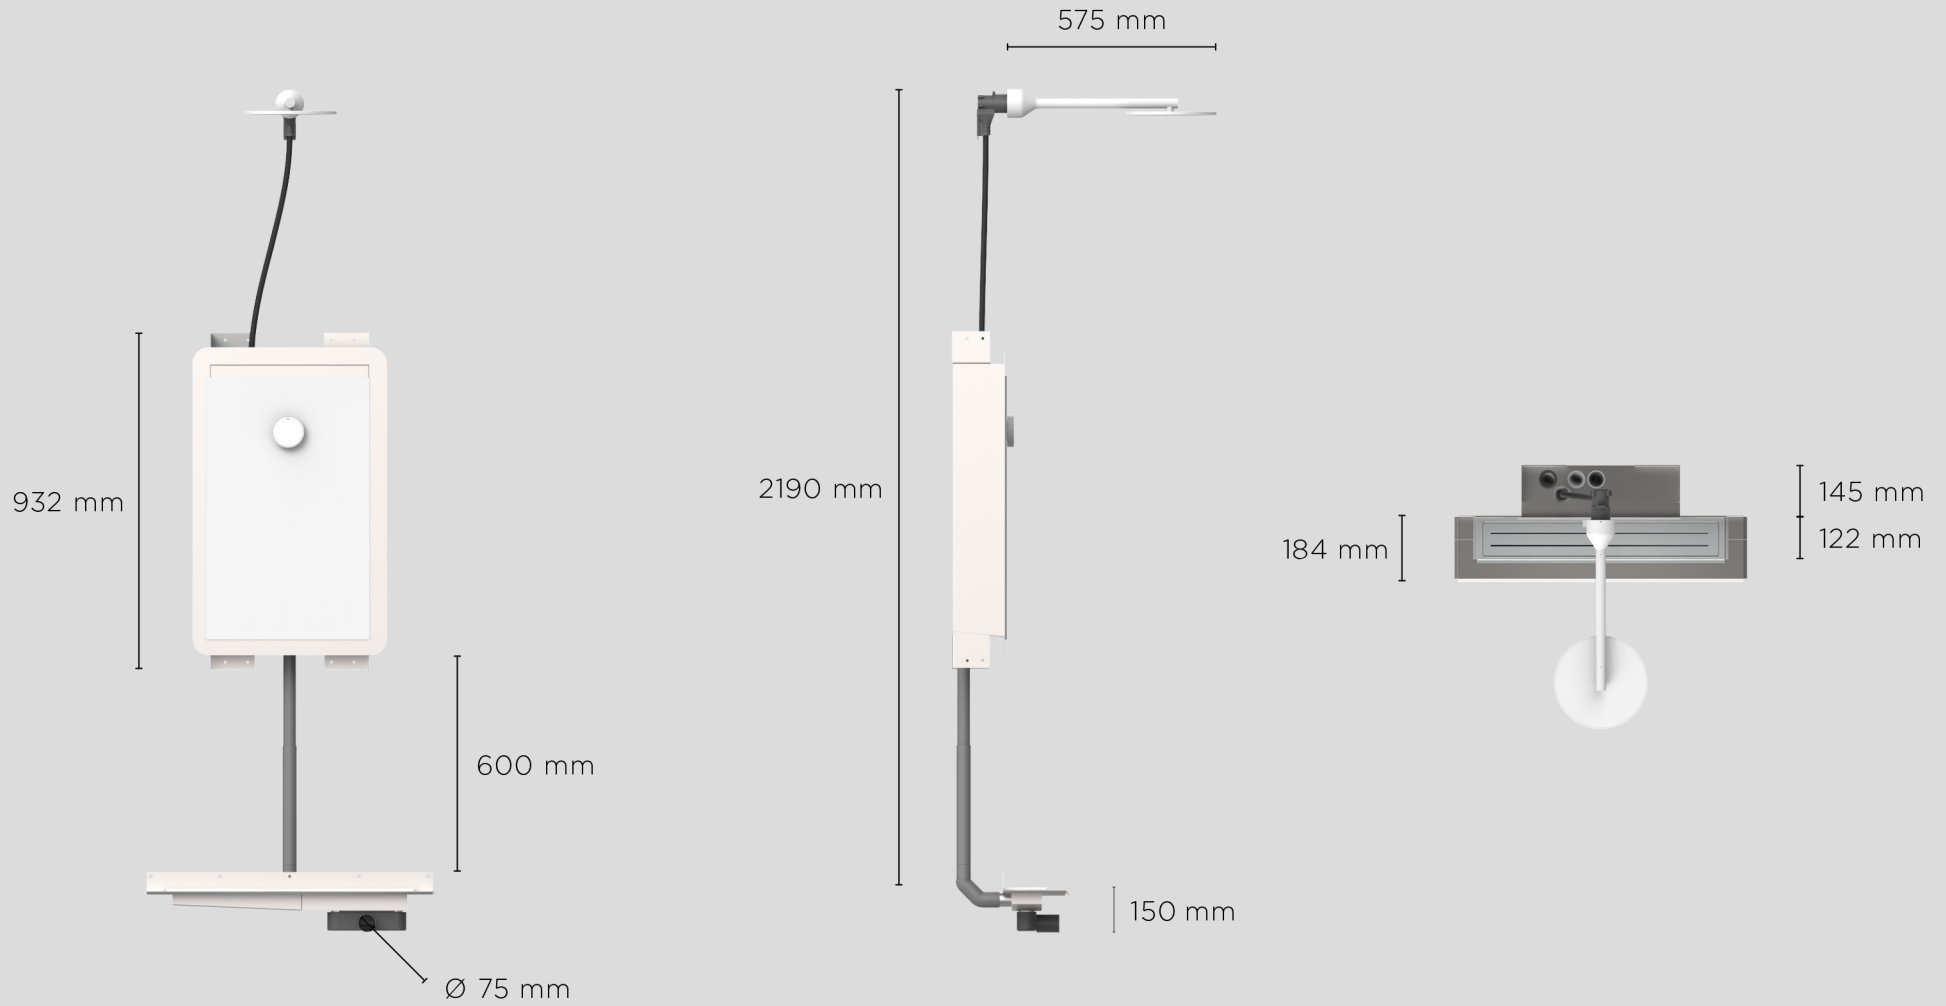

DIMENSIONS

Total weight: 59 kg

DIMENSIONS